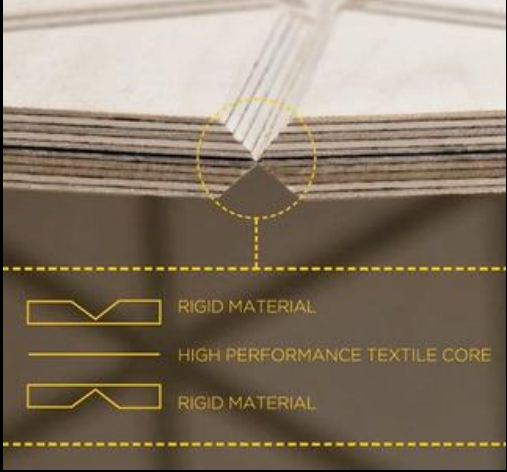

WOOD-SKIN

Wall'in

Wall'in is pleased to present its Wood-Skin range. These panels are laminated with the addition of a textile membrane in the middle allowing to combine the solidity of the traditional materials with a real flexibility. You can dress both : furniture and architectural elements. Wood-Skin is a digital concept that allows rigid materials to adopt a three-dimensional appearance, thus freeing them from their smooth and simple shape.

With Wood-Skin, your projects are studied and designed according to your wishes in order to create unique renderings. A design office will accompany you in the realization of your 3D models.

A wide range of materials will enable you to carry out your projects both indoors and outdoors, as well as in establishments that are open to the public.